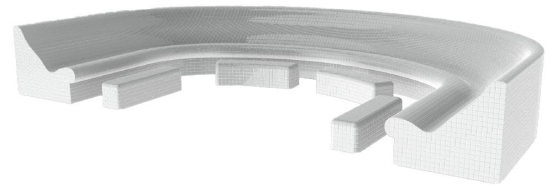

Spa element Harvia bench DeLuxe

SMBD

Harvia spa benches are designed for optimal relaxation. The comfortable seat and backrest come together perfectly to create an experience that relaxes your entire body. Thanks to their resistance to water and high-quality materials, Harvia spa benches can be used all year round indoors at spas and wellness centres, as well as outdoors in gardens, on terraces, at pools etc. Harvia spa modules can also be customized to nearly any shape and size as per customer needs and requirements. Delivery content includes only spa module elements. Inner and outer tiles, door or other features are not included.

Key Features

- Suitable for indoor as well as outdoor use
- Customize the look and feel of the Bench as per your liking
- Support for built-in heating for additional comfort
- Durable, yet light construction
- Delivery content includes only spa module elements. Inner and outer tiles, door or other features are not included.

Product Specifications

Standard solution dimensions (WxDxH):	2000x1040x860 mm
Overall tiling area:	4.54 m ²
Construction materials:	Extruded Polystyrene (XPS), covered with fiber mesh and elastic mortar
Optional features:	Integrated electric or water heating for steam room benches