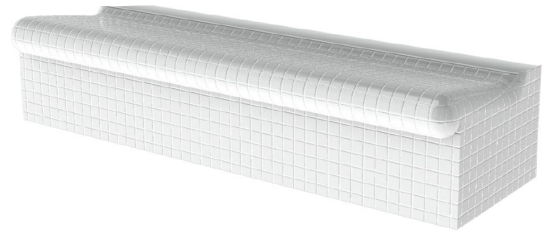

Basic bench, without backrest

SMBB3

Harvia spa benches are designed for optimal relaxation. The comfortable seat creates an experience that pleases your entire body. Thanks to their resistance to water and high-quality materials, Basic benches can be used all year round indoors at spas and wellness centres, as well as outdoors in gardens, on terraces, at pools etc. Harvia spa modules can also be customized to nearly any shape and size as per customer needs and requirements. Delivery content includes only spa module elements. Inner and outer tiles, door or other features are not included.

Key Features

- Suitable for indoor as well as outdoor use
- Customize the look and feel of the Bench as per your liking
- Support for built-in heating for additional comfort
- Durable, yet light construction

Product Specifications

Construction materials:

Extruded Polystyrene (XPS), covered with fiber mesh and elastic mortar

Optional features:

Integrated electric or water heating for steam room benches

Delivery Package Content